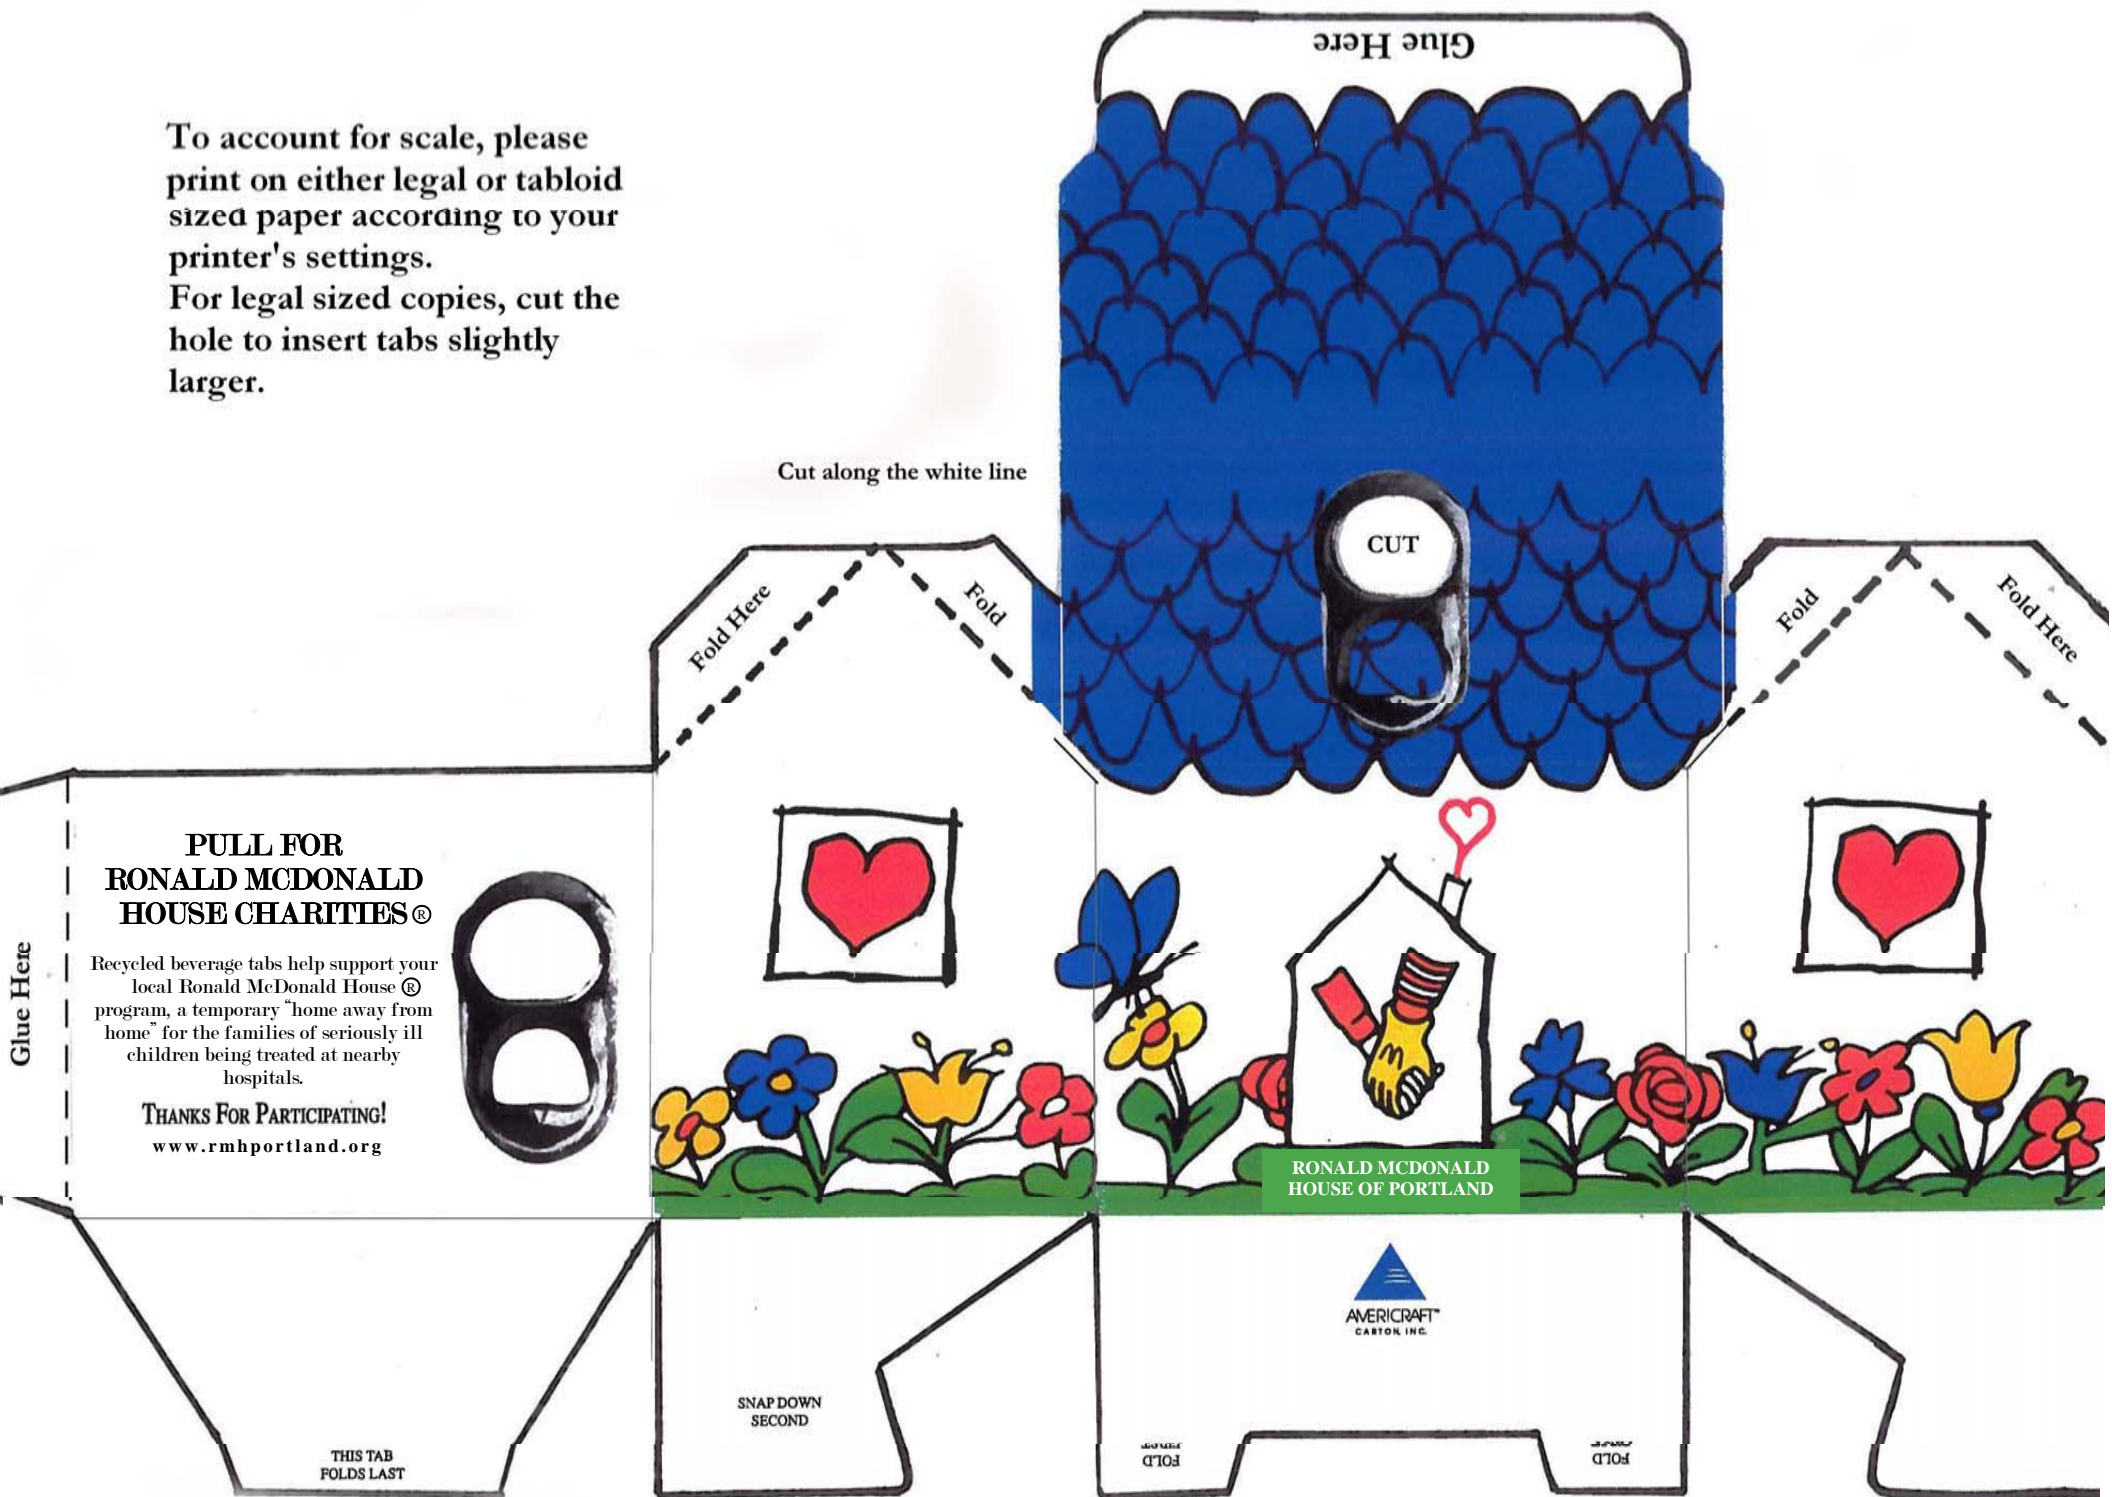

To account for scale, please print on either legal or tabloid sized paper according to your printer's settings.
 For legal sized copies, cut the hole to insert tabs slightly larger.

Glue Here

Cut along the white line

CUT

Fold Here

Fold

Fold

Fold Here

**PULL FOR
 RONALD MCDONALD
 HOUSE CHARITIES®**

Recycled beverage tabs help support your local Ronald McDonald House® program, a temporary "home away from home" for the families of seriously ill children being treated at nearby hospitals.

THANKS FOR PARTICIPATING!
www.rmhpportland.org

Glue Here

RONALD MCDONALD
 HOUSE OF PORTLAND

SNAP DOWN
 SECOND

FOLD

FOLD

THIS TAB
 FOLDS LAST